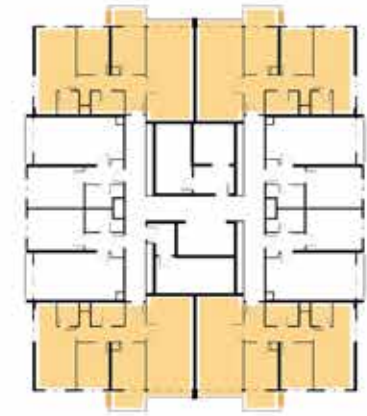

2+1 c

Gross Area	120.09 m²
Net	79.29 m²
Storage net	4 m²

The floor plan located above belongs to the flats in block C.