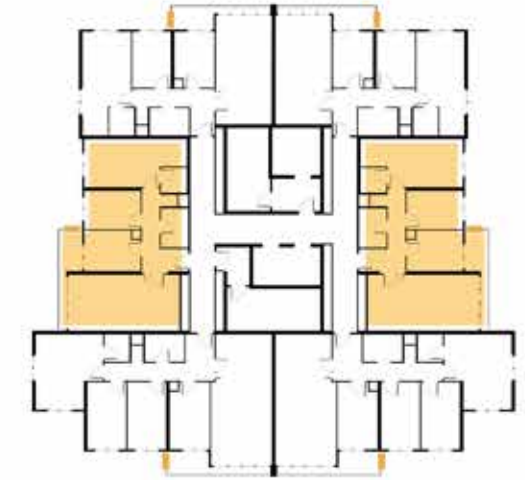

The above floor plan belongs to the apartments in blocks A and B

2+1 B

| | |
|-------------|-----------------------|
| Gross Area | 120.21 m ² |
| Net | 78.84 m ² |
| Storage net | 4 m ² |

The above floor plan belongs to the apartments in blocks A and B