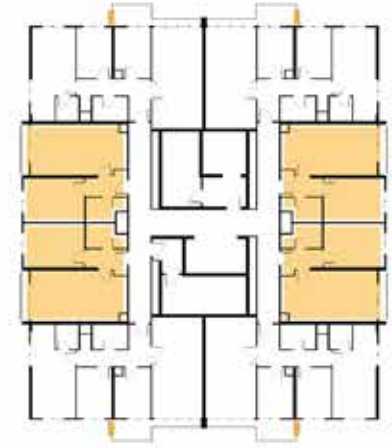

1+1

Gross Area	68.66 m²
Net	45.03 m²

The floor plan located above belongs to the flats in block C.