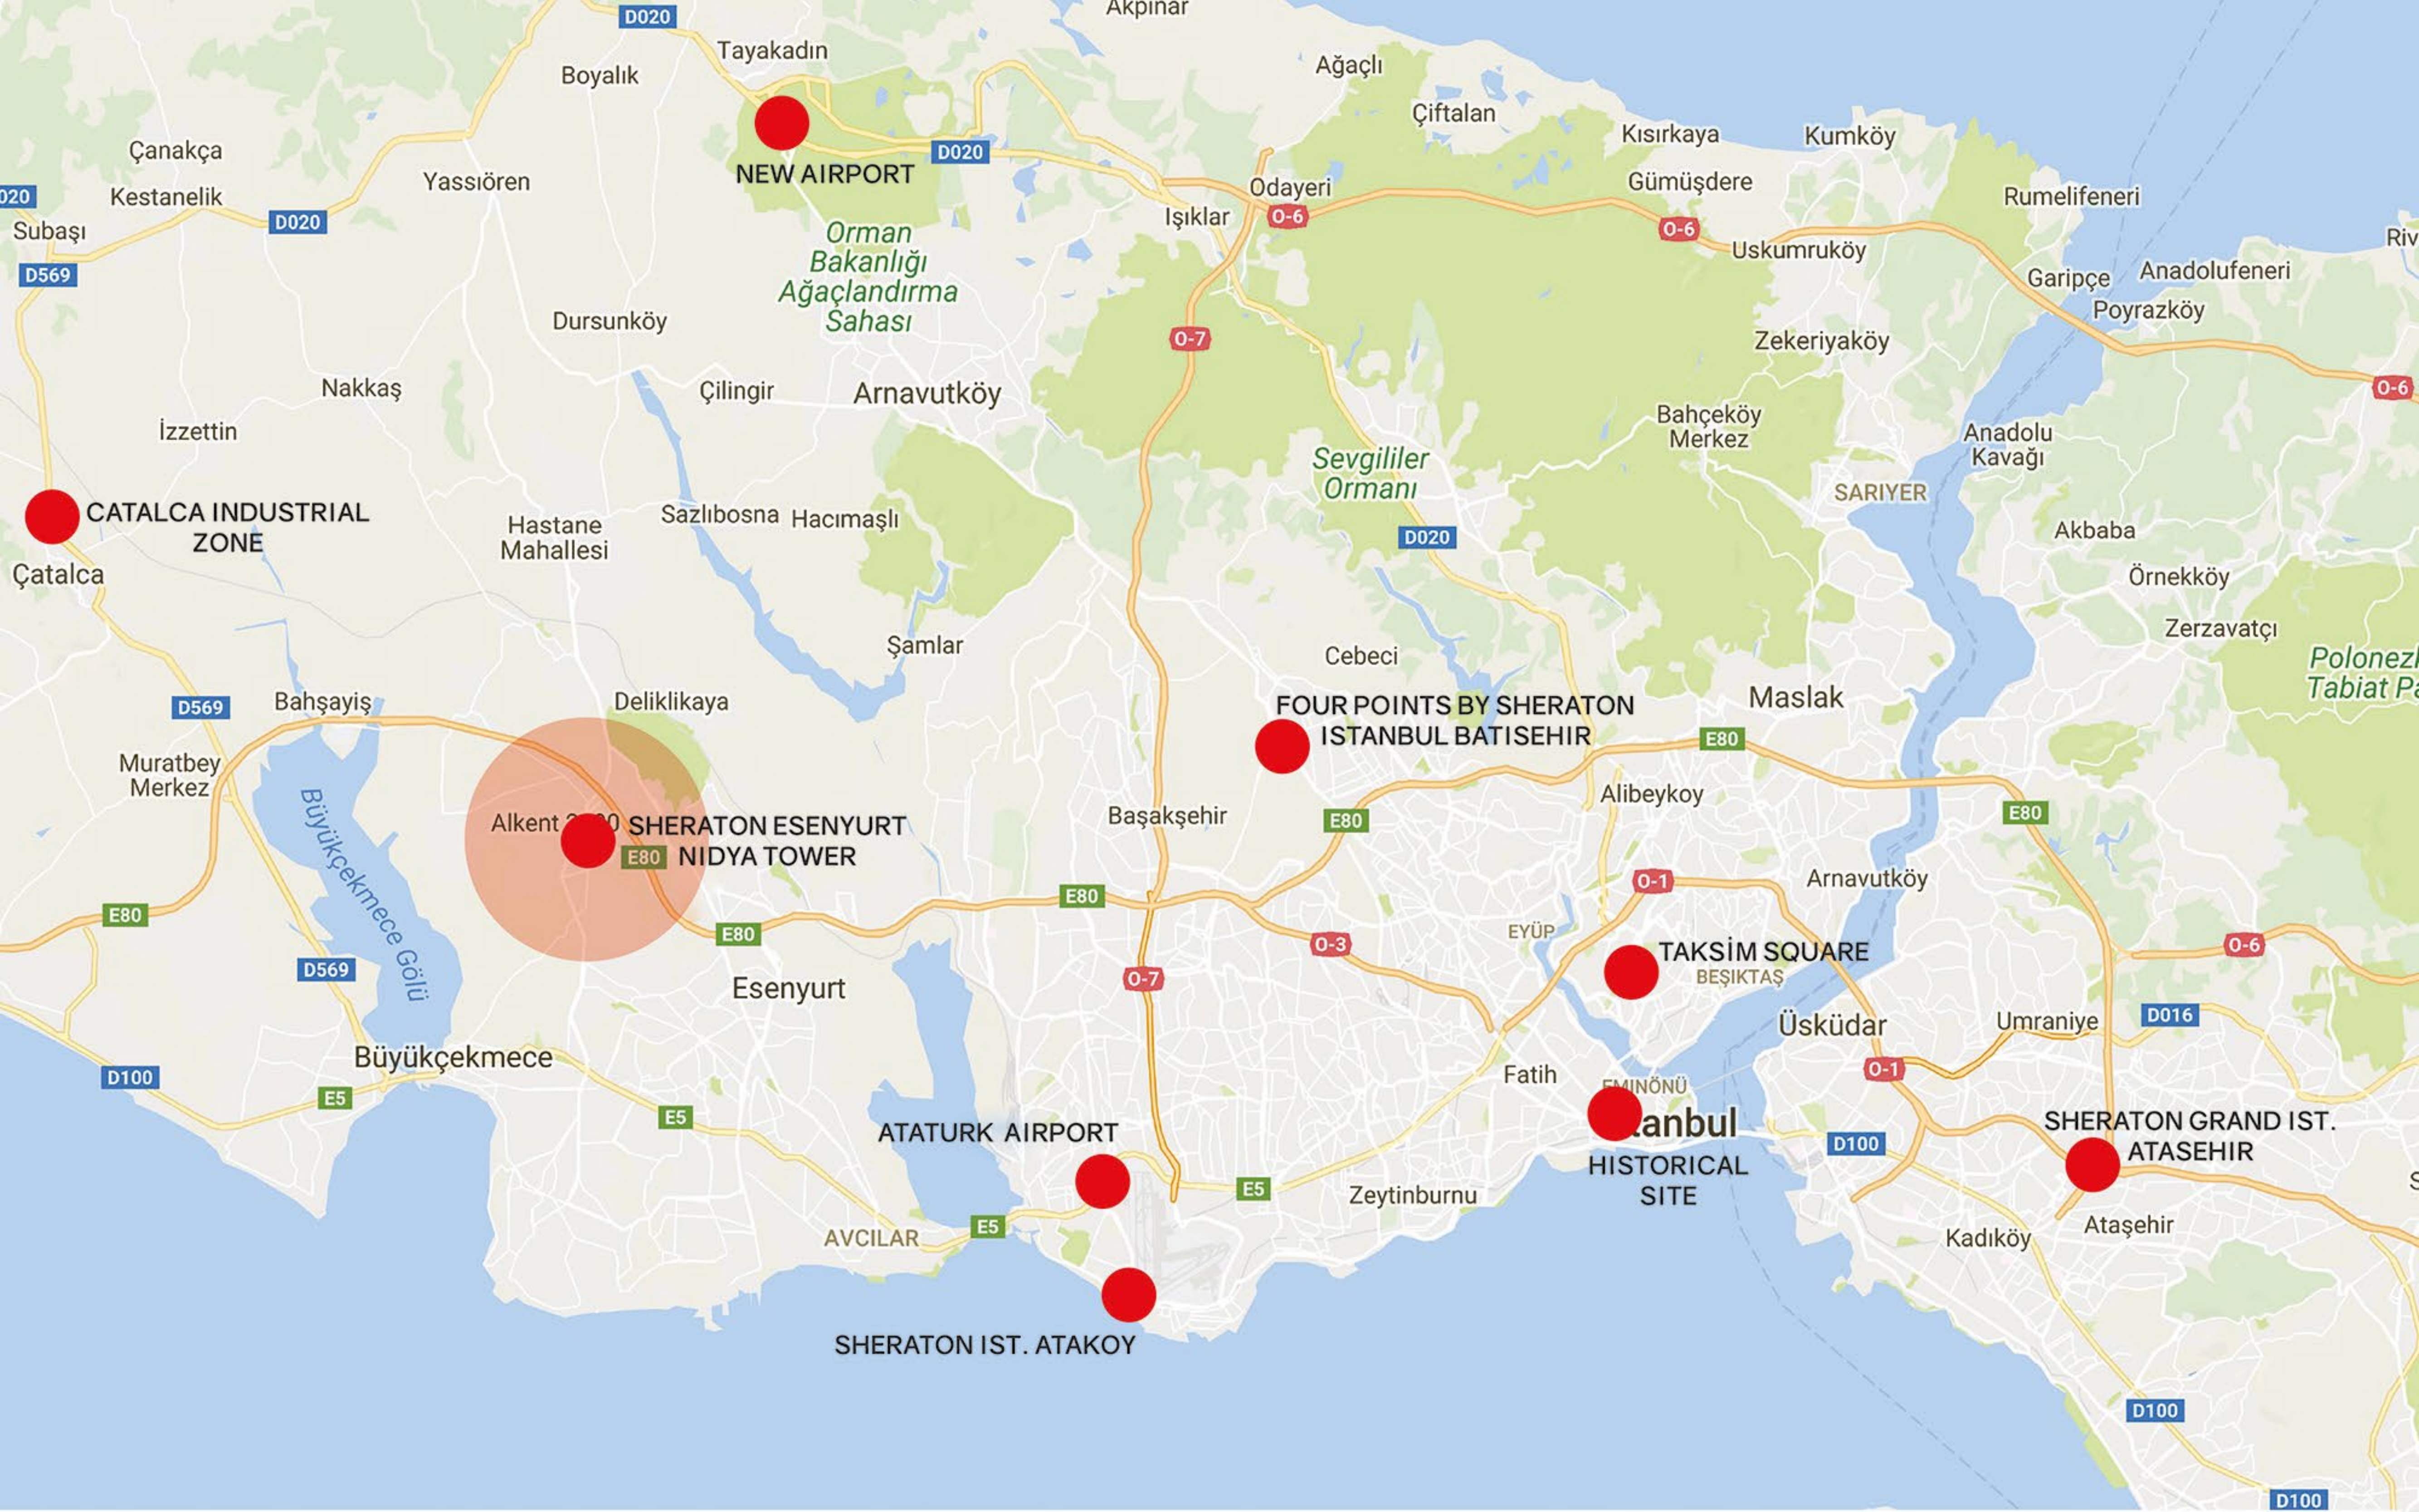

ATATURK AIRPORT 23.5 km
NEW AIRPORT 38.5 km
TAKSİM SQUARE 35 km
FOUR POINTS BY SHERATON ISTANBUL BATISEHIR 24 km

SHERATON IST ATAKOY 25 km
HISTORICAL SITES 31 km
CATALCA INDUSTRIAL ZONE 29 km
SHERATON GRAND IST. ATASEHIR 56,5 km