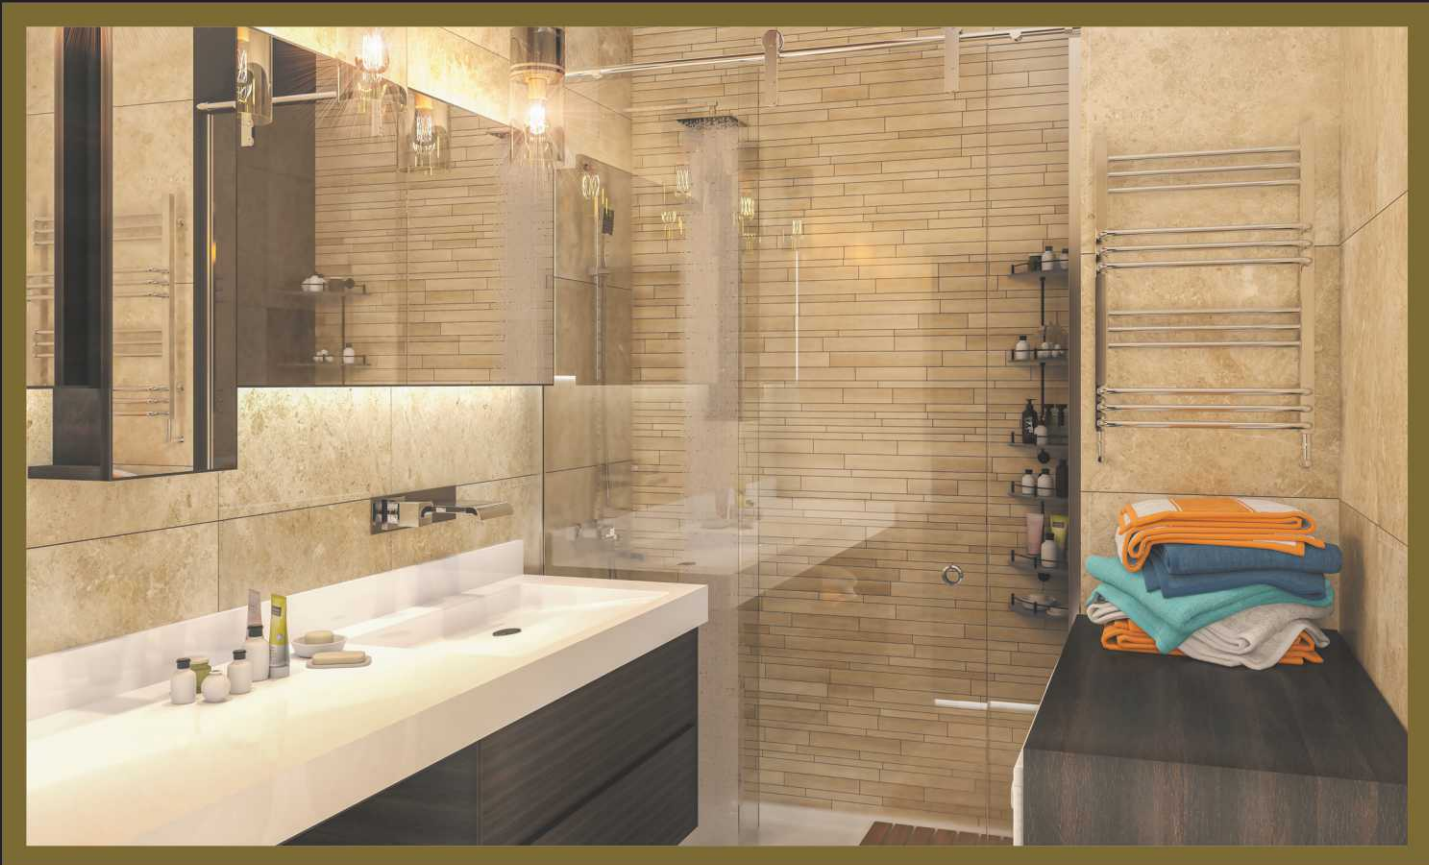

Esthetic places that makes every moment special ...

Detaylarda prestiji hissedeceksiniz
FEEL PRESTIGE IN DETAIL ...