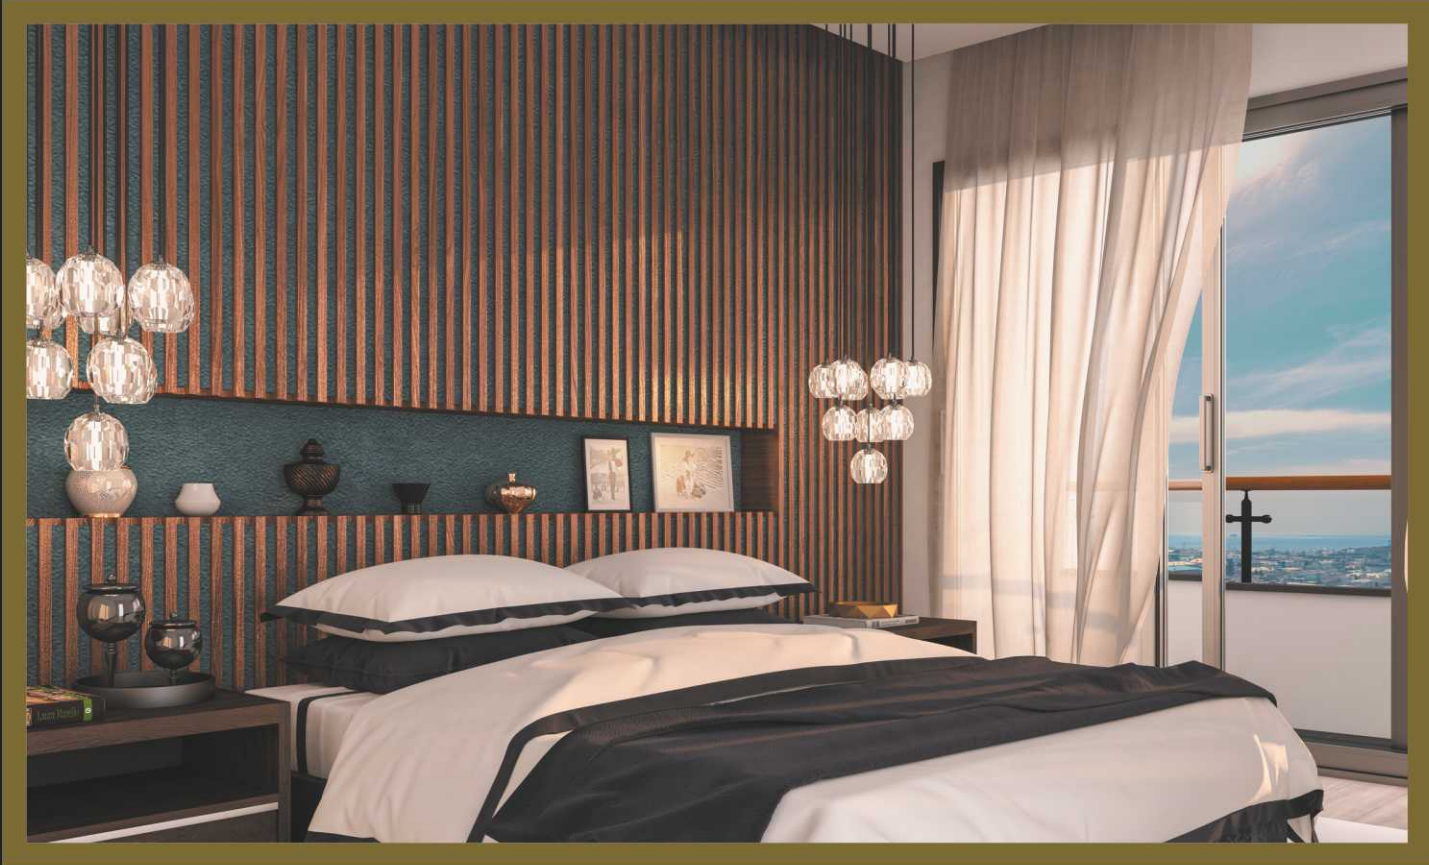

EMPIRE

I I S T A N B U L L

Eşsiz deniz manzarası ile her daire çok özel
EACH APARTMENT IS VERY SPECIAL WITH ITS UNIQUE SEA VIEW...