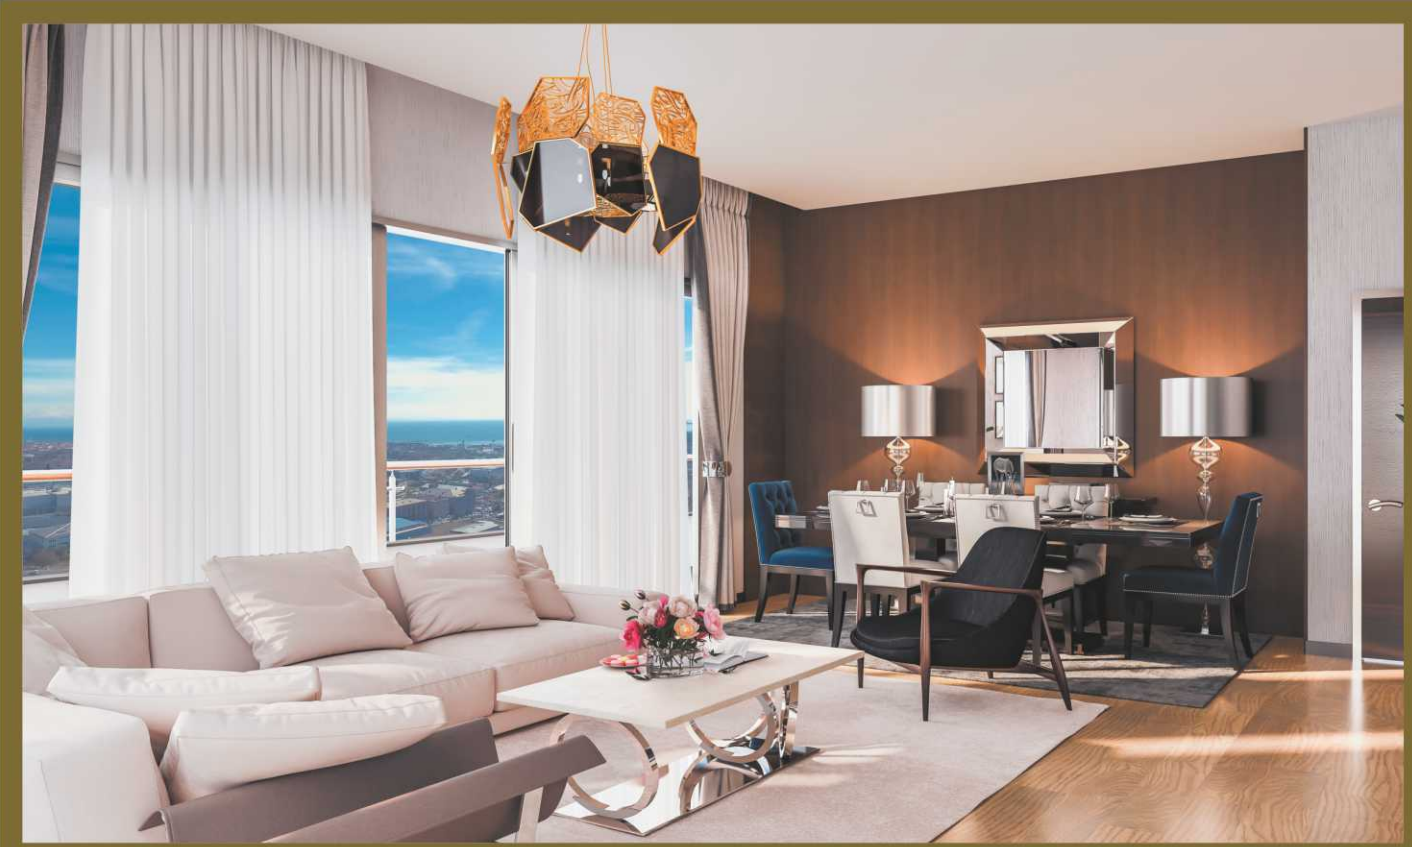

EMPIRE

I S T A N B U L

Size ve ailenize özel daire seçenekleri ...
SPECIAL APARTMENT OPTIONS FOR YOU AND YOUR FAMILY...