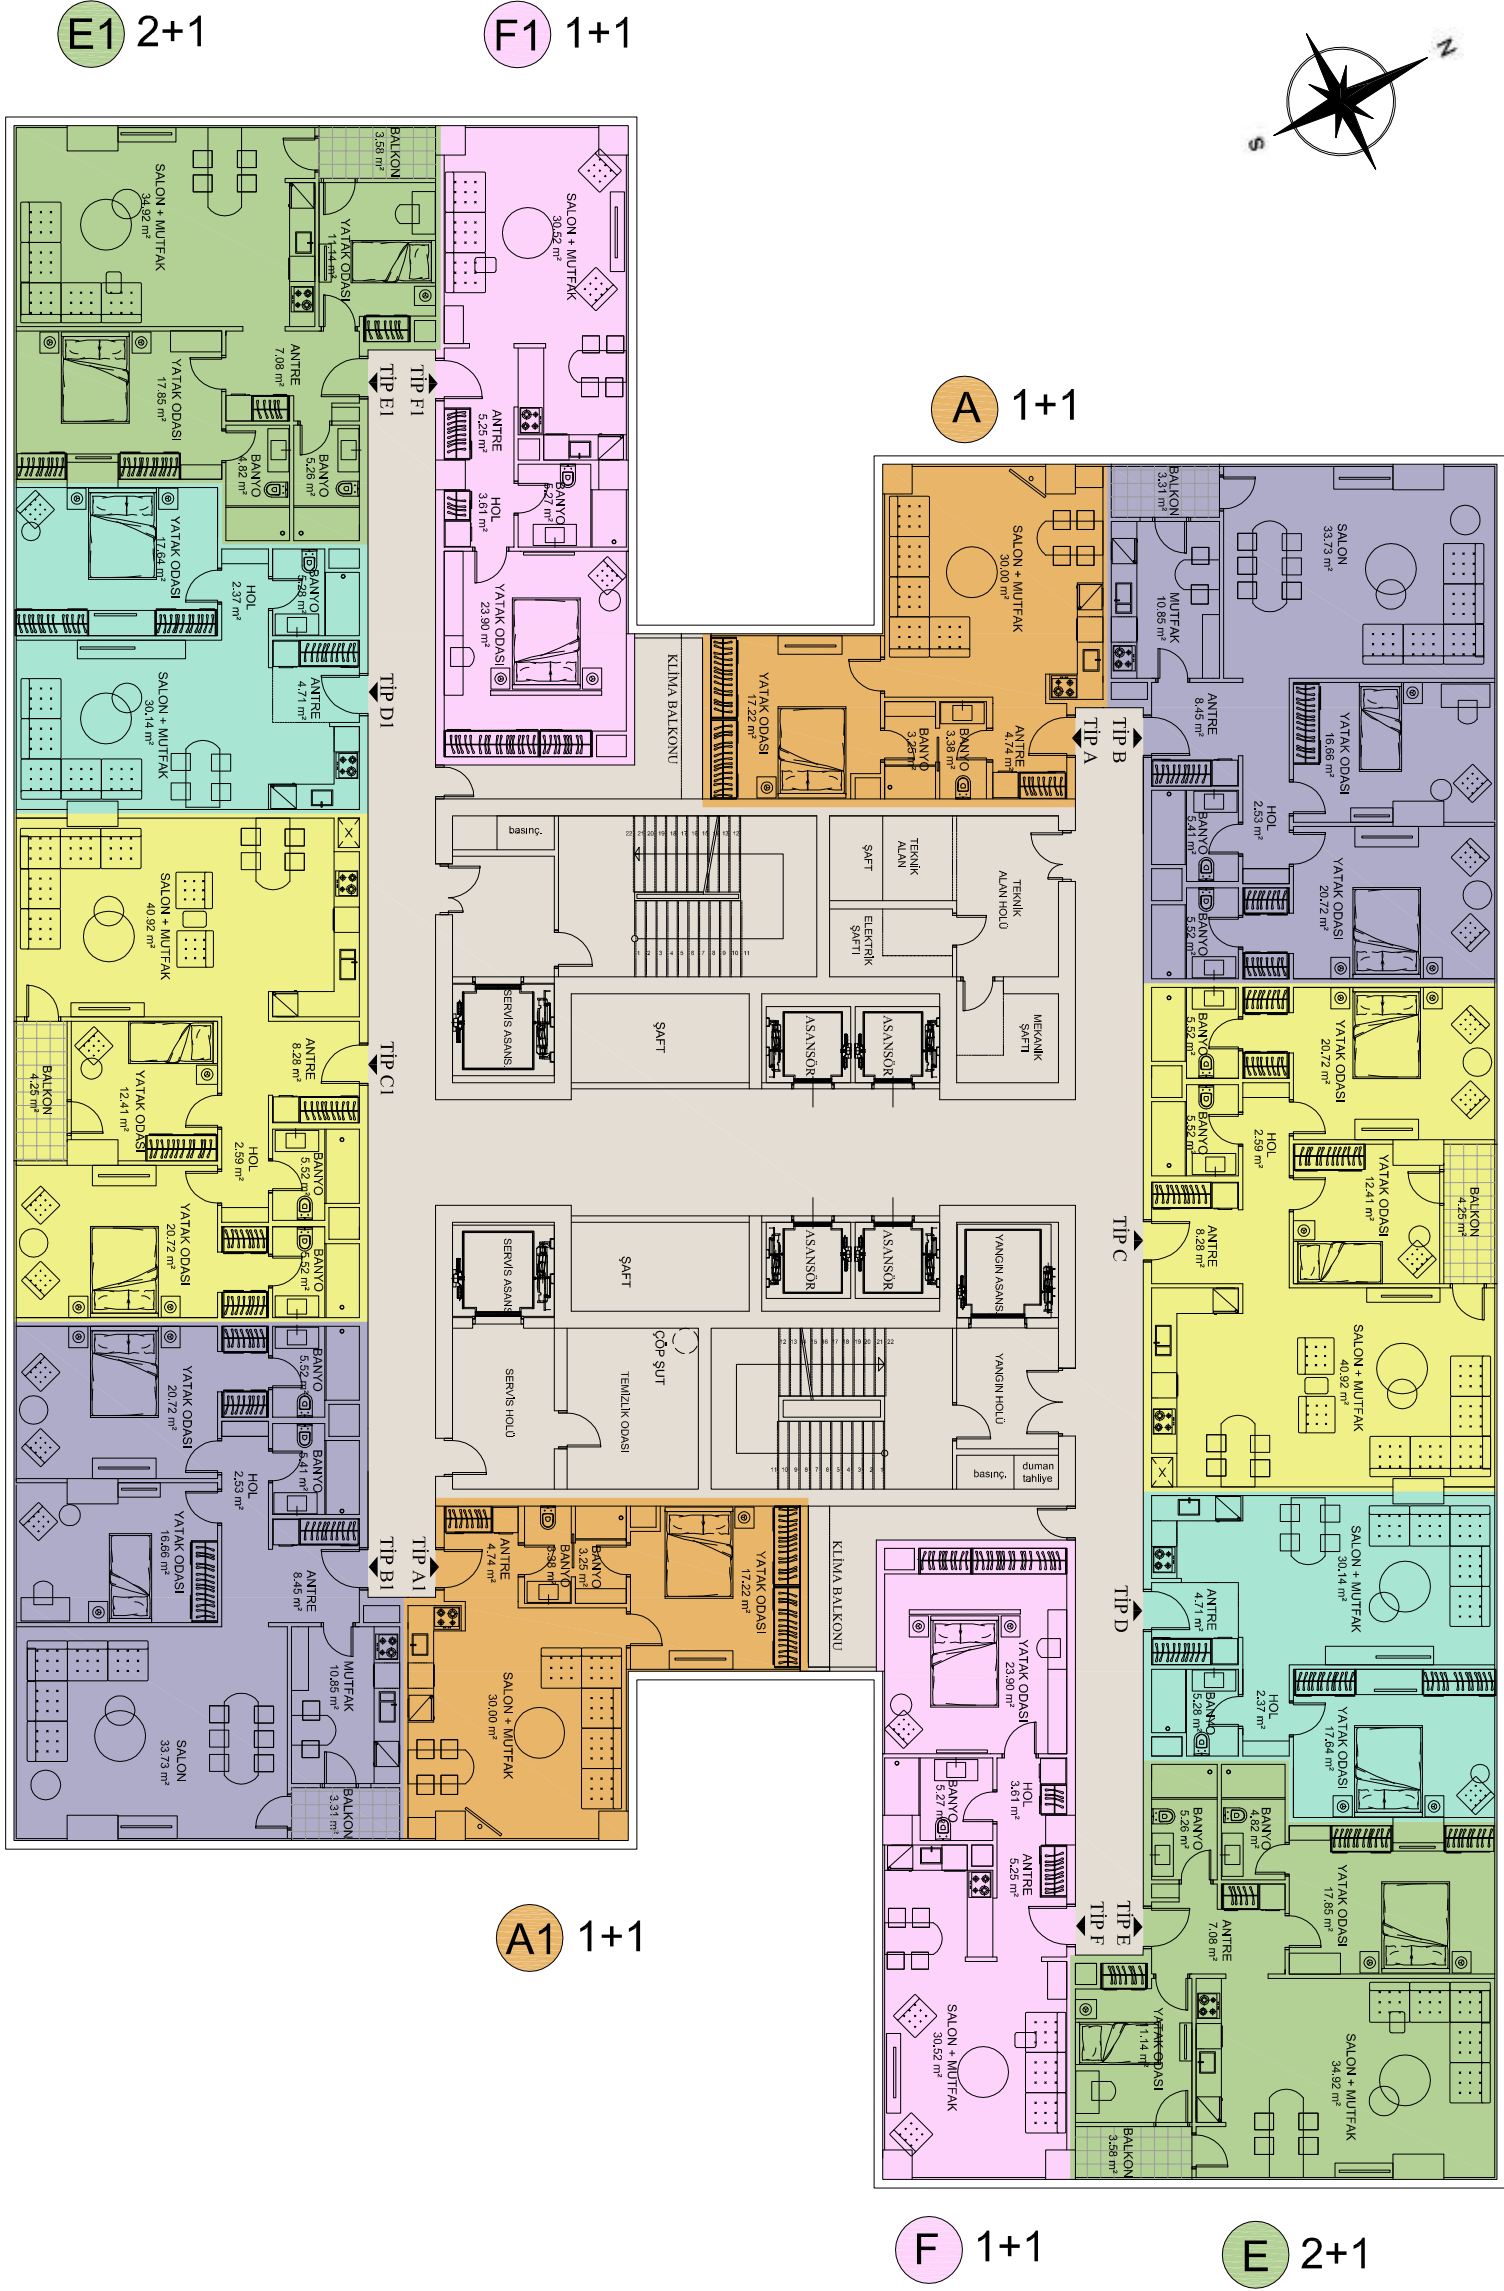

BÜYÜKÇEKMECE LAKE

TEM HIGHWAY + MARMARA SEA

GREEN AREA + SWISS HOTEL

SHERATON
Residences

KÜÇÜKÇEKMECE LAKE + MARMARA SEA