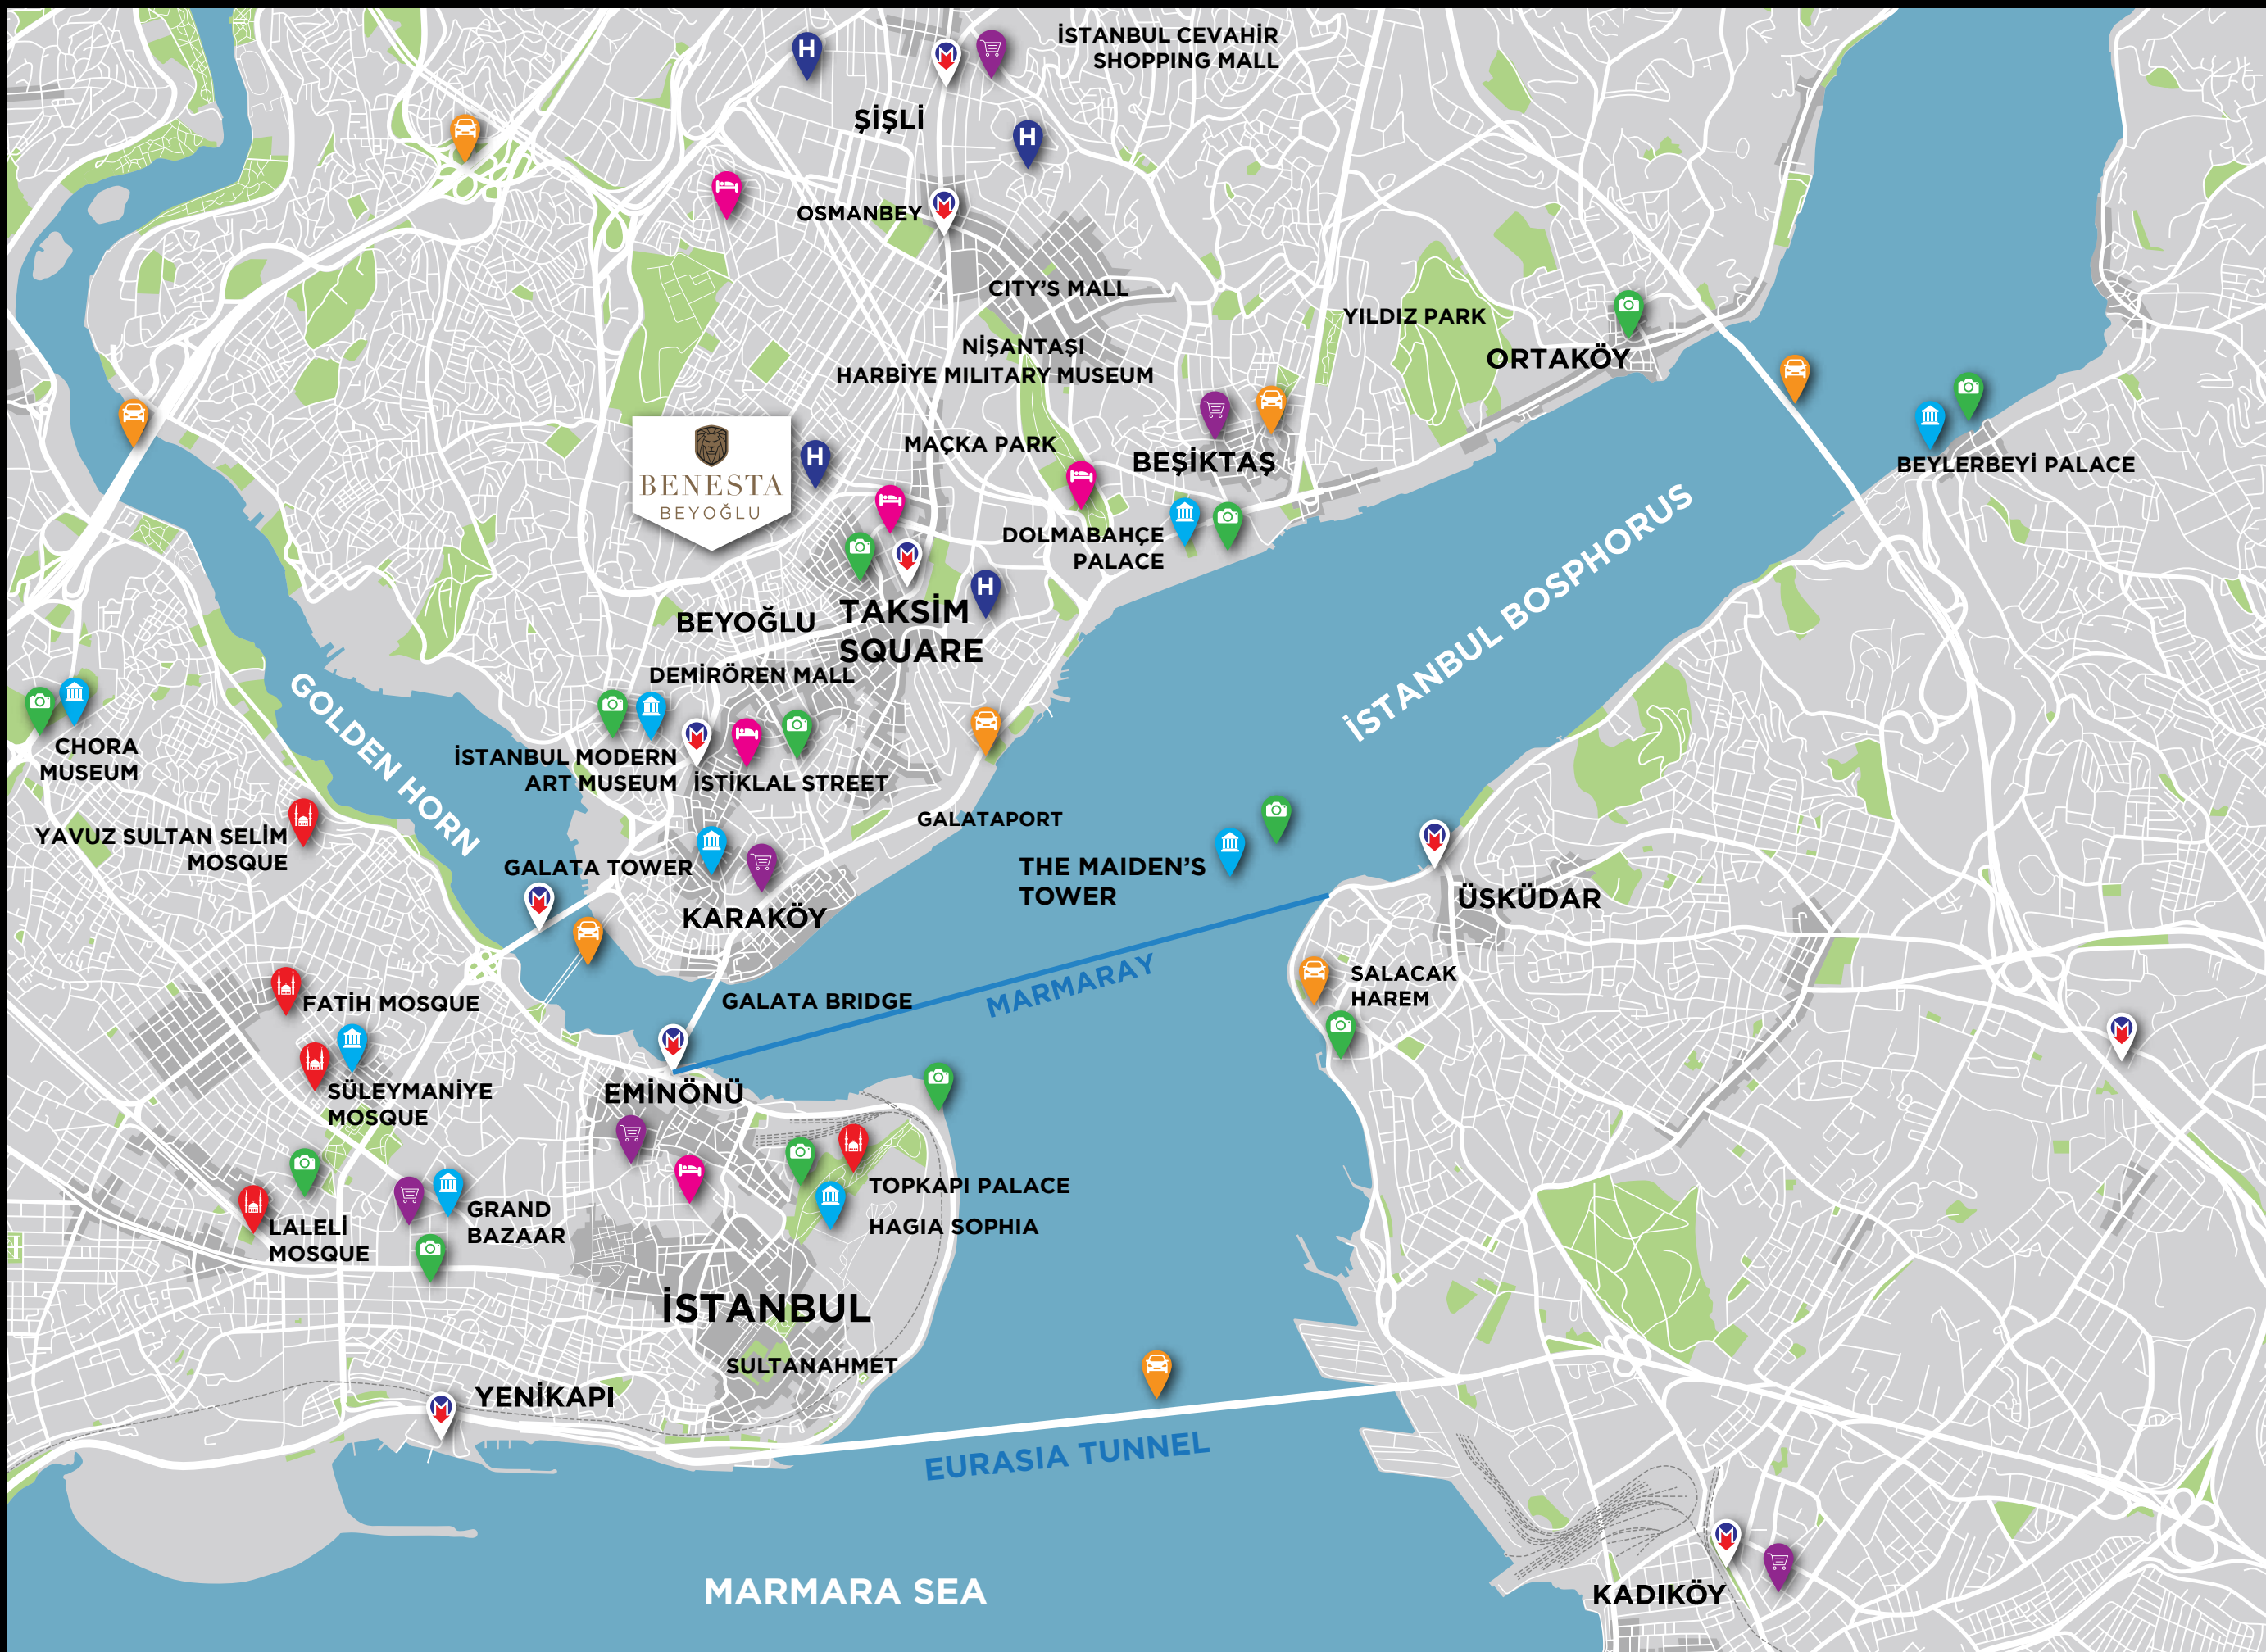

BEYOĞLU
I'M: ISTANBUL
ART

Make your world, the center of art

BENESTA
BEYOĞLU

Titanic Downtown	20 m
Hilton DoubleTree	200 m
Demirören Shopping Mall	700 m
Acıbadem Hospital	800 m
Karaköy Funicular	900 m
Istiklal Street	1 km
Şişhane Metro	1 km
Taksim Square	2 km
Galataport	2 km
Nişantaşı	2 km
City's Shopping Mall	2 km
Cevahir Shopping Mall	2 km
Memorial, Şişli Etfal ve American Hospital	2.5 km
Cihangir	3 km
Karaköy	3 km
Sultanahmet Square	3 km
E-5	3.2 km
Marmaray ve Avrasya Tunnel	4 km
Zorlu Center	4 km
Kanyon Shopping Mall	5 km
TEM Highway	8.7 km
Istanbul Airport	42 km

HOTEL

HOSPITAL

MALL

MOSQUE

MUSEUM AND
HISTORICAL PLACE

TOURISTIC
PLACES

HIGHWAY

You can find me in the inspiring
streets of Beyoğlu where the artists
and art lovers share the same
atmosphere

ISTANBUL
I'M: ART
ENTERTAINMENT

A photograph of the Galata Tower in Istanbul, Turkey, during sunset. The tower is a multi-story stone structure with a conical roof and a golden finial. It is surrounded by a dense crowd of people on its upper levels. The sky is a mix of soft pinks, oranges, and blues, with numerous seagulls in flight, some in sharp focus and others blurred. The foreground shows the rooftops of modern buildings in the city.

*I'm the sound of the waves of Bosphorus
I'm the seagulls gliding in the sky*

I'm Beyoğlu, where time melts
into history and where stories
never grow old

ENTERTAINMENT
I'M: CULTURE
DIFFERENT

BENEFIT

ESTAD